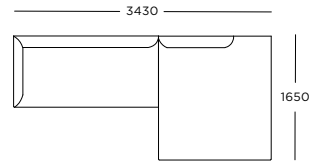

Configuration 2

Modules 9 + 17