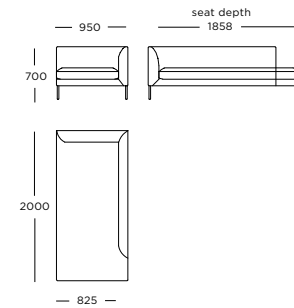

Module 12

2 seater, right arm*

Module 13

2 seater, chaise no arms - wide

Module 14

2 seater, chaise no arms - long

Module 15

2 seater, terminal left arm - wide

Seat height: 420 mm

* Back cushions are not included

Module 16

2 seater, terminal right arm - wide*

**Module 17**

2 seater, chaise open back - left*

**Module 18**

2 seater chaise open back - right*

**Module 19**

2 seater, terminal left arm - long*

**Module 20**

2 seater, terminal right arm - long*

**Module 21**

Corner*

**Module 22**

Centre*

**Module 23**

Stool

Seat height: 420 mm

* Back cushions are not included

Blade / Module overview

Configuration 1

Modules 9 + 20

Configuration 2