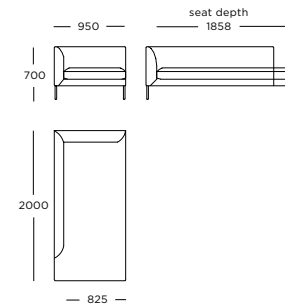

Module 19

2 seater, terminal left arm - long*