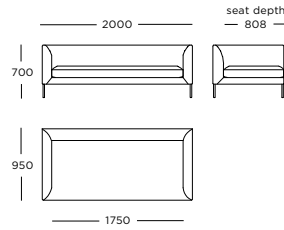

Module 4

2 seater*

Module 5

3.5 seater, left arm*

Module 6

3.5 seater, right arm*

Module 7

3 seater, left arm*

Seat height: 420 mm

* Back cushions are not included

Module 16

2 seater, terminal right arm - wide*

**Module 17**

2 seater, chaise open back - left*

**Module 18**

2 seater chaise open back - right*