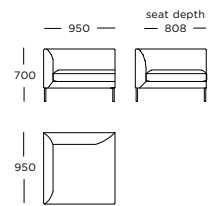

Seat height: 420 mm

* Back cushions are not included

Module 16

2 seater, terminal right arm - wide*

**Module 17**

2 seater, chaise open back - left*

**Module 18**

2 seater chaise open back - right*

**Module 19**

2 seater, terminal left arm - long*

**Module 20**

2 seater, terminal right arm - long*

**Module 21**

Corner*

**Module 22**

Centre*

**Module 23**

Stool

Seat height: 420 mm

* Back cushions are not included

Blade / Module overview

Configuration 1

Modules 9 + 20

Configuration 2