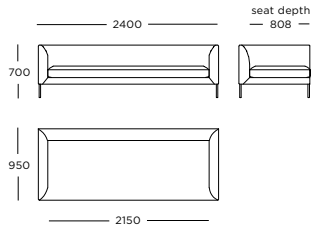

Module 1

3.5 seater*