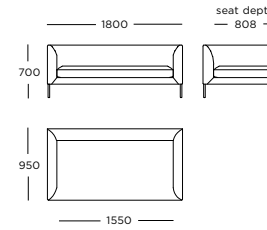

Module 4

2 seater*

Module 5

3.5 seater, left arm*

Module 6

3.5 seater, right arm*

Module 7

3 seater, left arm*

Seat height: 420 mm

* Back cushions are not included

Module 16

2 seater, terminal right arm - wide*

**Module 17**

2 seater, chaise open back - left*

**Module 18**

2 seater chaise open back - right*