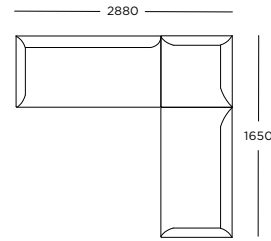

Configuration 3

Modules 9 + 21 + 12