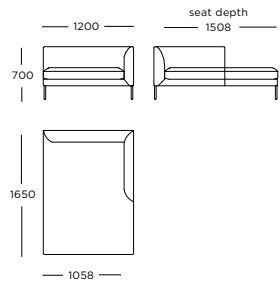

Module 8

3 seater, right arm*

Module 9

2.5 seater, left arm*

Module 10

2.5 seater, right arm*

Module 11

2 seater, left arm*

Module 12

2 seater, right arm*

Module 13

2 seater, chaise no arms - wide

Module 14

2 seater, chaise no arms - long

Module 15

2 seater, terminal left arm - wide

Seat height: 420 mm

* Back cushions are not included

Module 16

2 seater, terminal right arm - wide*

**Module 17**

2 seater, chaise open back - left*

**Module 18**

2 seater chaise open back - right*

**Module 23**

Stool

Seat height: 420 mm

* Back cushions are not included

Blade / Module overview

Configuration 1

Modules 9 + 20

Configuration 2