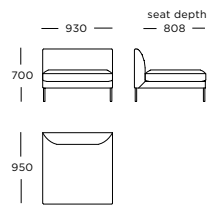

Seat height: 420 mm

* Back cushions are not included

Module 16

2 seater, terminal right arm - wide*

**Module 17**

2 seater, chaise open back - left*

**Module 18**

2 seater chaise open back - right*

**Module 19**

2 seater, terminal left arm - long*

**Module 20**

2 seater, terminal right arm - long*

**Module 21**

Corner*

**Module 22**

Centre*

**Module 23**

Stool

Seat height: 420 mm

* Back cushions are not included

Blade / Module overview

Configuration 1

Modules 9 + 20

Configuration 2