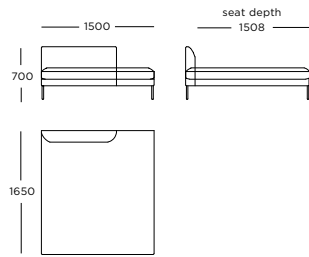

Module 12

2 seater, right arm*

Module 13

2 seater, chaise no arms - wide

Module 14

2 seater, chaise no arms - long

Module 15

2 seater, terminal left arm - wide

Seat height: 420 mm

* Back cushions are not included

Module 16

2 seater, terminal right arm - wide*

**Module 17**

2 seater, chaise open back - left*

**Module 18**

2 seater chaise open back - right*

**Module 19**

2 seater, terminal left arm - long*

**Module 20**

2 seater, terminal right arm - long*

**Module 21**

Corner*

**Module 22**

Centre*

**Module 23**

Stool

Seat height: 420 mm

* Back cushions are not included

Blade / Module overview

Configuration 1

Modules 9 + 20

Configuration 2