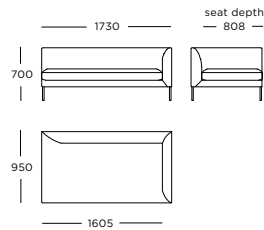

Module 4

2 seater*

Module 5

3.5 seater, left arm*

Module 6

3.5 seater, right arm*

Module 7

3 seater, left arm*

Module 8

3 seater, right arm*

Module 9

2.5 seater, left arm*

Module 10

2.5 seater, right arm*

Module 11

2 seater, left arm*

Module 12

2 seater, right arm*

Module 13

2 seater, chaise no arms - wide

Module 14

2 seater, chaise no arms - long

Module 15

2 seater, terminal left arm - wide

Seat height: 420 mm

* Back cushions are not included

Module 16

2 seater, terminal right arm - wide*

**Module 17**

2 seater, chaise open back - left*

**Module 18**

2 seater chaise open back - right*