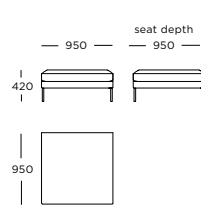

Seat height: 420 mm

* Back cushions are not included

Module 16

2 seater, terminal right arm - wide*

**Module 17**

2 seater, chaise open back - left*

**Module 18**

2 seater chaise open back - right*

**Module 19**

2 seater, terminal left arm - long*

**Module 20**

2 seater, terminal right arm - long*

**Module 21**

Corner*

**Module 22**

Centre*

**Module 23**

Stool

Seat height: 420 mm

* Back cushions are not included

Blade / Module overview

Configuration 1

Modules 9 + 20

Configuration 2