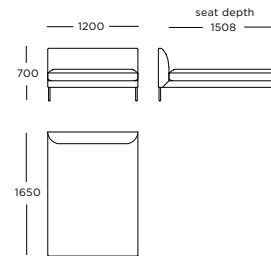

Module 8

3 seater, right arm*

Module 9

2.5 seater, left arm*

Module 10

2.5 seater, right arm*

Module 11

2 seater, left arm*

Module 12

2 seater, right arm*

Module 13

2 seater, chaise no arms - wide

Module 14

2 seater, chaise no arms - long

Module 15

2 seater, terminal left arm - wide

Seat height: 420 mm

* Back cushions are not included

Module 16

2 seater, terminal right arm - wide*

**Module 17**

2 seater, chaise open back - left*

**Module 18**

2 seater chaise open back - right*

**Module 23**

Stool

Seat height: 420 mm

* Back cushions are not included

Blade / Module overview

Configuration 1

Modules 9 + 20

Configuration 2