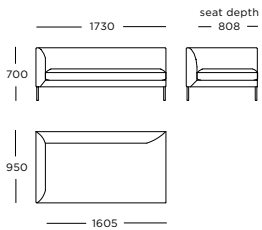

Module 4

2 seater*

Module 5

3.5 seater, left arm*

Module 6

3.5 seater, right arm*

Module 7

3 seater, left arm*

Module 8

3 seater, right arm*

Module 9

2.5 seater, left arm*

Module 10

2.5 seater, right arm*

Module 11

2 seater, left arm*

Module 12

2 seater, right arm*

Module 13

2 seater, chaise no arms - wide

Module 14

2 seater, chaise no arms - long

Module 15

2 seater, terminal left arm - wide

Seat height: 420 mm

* Back cushions are not included

Module 16

2 seater, terminal right arm - wide*

**Module 17**

2 seater, chaise open back - left*

**Module 18**

2 seater chaise open back - right*