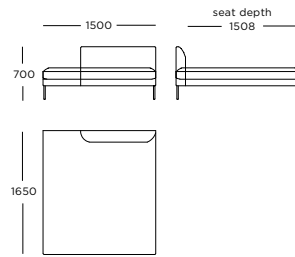

Module 12

2 seater, right arm*

Module 13

2 seater, chaise no arms - wide

Module 14

2 seater, chaise no arms - long

Module 15

2 seater, terminal left arm - wide

Seat height: 420 mm

* Back cushions are not included

Module 16

2 seater, terminal right arm - wide*

**Module 17**

2 seater, chaise open back - left*

**Module 18**

2 seater chaise open back - right*

**Module 19**

2 seater, terminal left arm - long*

**Module 20**

2 seater, terminal right arm - long*

**Module 21**

Corner*

**Module 22**

Centre*

**Module 23**

Stool

Seat height: 420 mm

* Back cushions are not included

Blade / Module overview

Configuration 1

Modules 9 + 20

Configuration 2