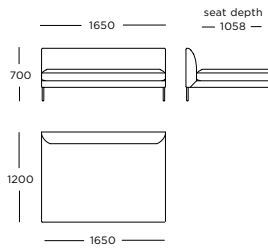

Module 8

3 seater, right arm*

Module 9

2.5 seater, left arm*

Module 10

2.5 seater, right arm*

Module 11

2 seater, left arm*

Module 12

2 seater, right arm*

Module 13

2 seater, chaise no arms - wide

Module 14

2 seater, chaise no arms - long

Module 15

2 seater, terminal left arm - wide

Seat height: 420 mm

* Back cushions are not included

Module 16

2 seater, terminal right arm - wide*

**Module 17**

2 seater, chaise open back - left*

**Module 18**

2 seater chaise open back - right*

**Module 23**

Stool

Seat height: 420 mm

* Back cushions are not included

Blade / Module overview

Configuration 1

Modules 9 + 20

Configuration 2