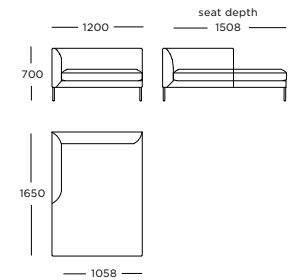

Module 8

3 seater, right arm*

Module 9

2.5 seater, left arm*

Module 10

2.5 seater, right arm*

Module 11

2 seater, left arm*

Module 12

2 seater, right arm*

Module 13

2 seater, chaise no arms - wide

Module 14

2 seater, chaise no arms - long

Module 15

2 seater, terminal left arm - wide

Seat height: 420 mm

* Back cushions are not included

Module 16

2 seater, terminal right arm - wide*

**Module 17**

2 seater, chaise open back - left*

**Module 18**

2 seater chaise open back - right*

**Module 23**

Stool

Seat height: 420 mm

* Back cushions are not included

Blade / Module overview

Configuration 1

Modules 9 + 20

Configuration 2